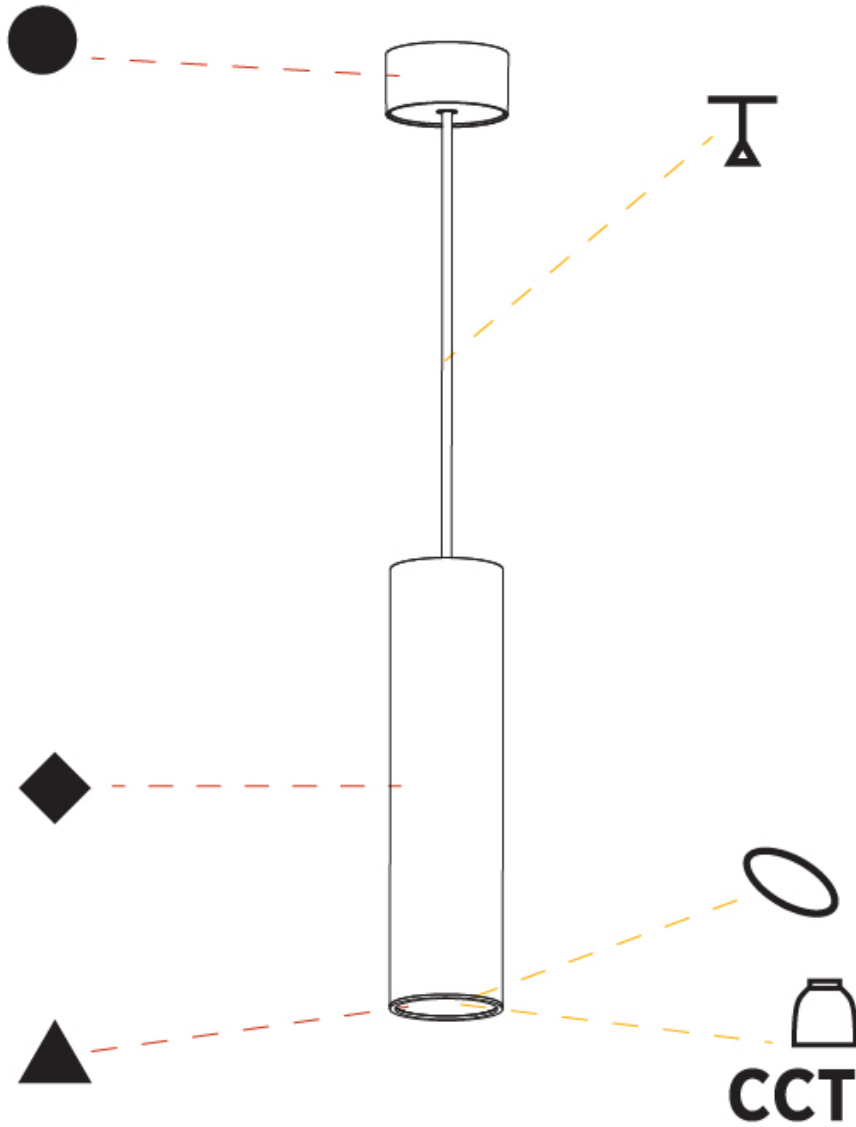

HANGOVER MONOPOINT SURFACE CANOPY SUSPENSION

A300166-

PROJECT	_____
TYPE	_____
SPECIFIER	_____
QUANTITY	_____
DATE	_____