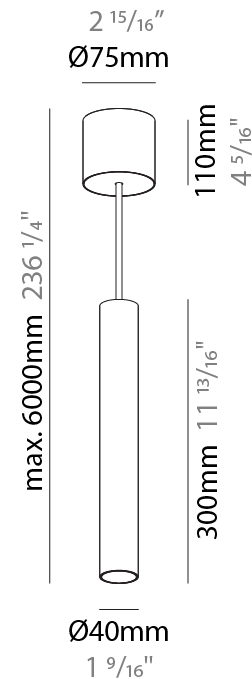

GENERAL

Series: Hangover
Subseries: Hangover Monopoint Surface Canopy
Brand: Prolicht
Division: Architectural
Mounting Type: Suspension
Mounting Location: Ceiling
Subcategory: Pendant

PHYSICAL

Shape: Cylinder
Diameter (mm): 40
Diameter (in): 1 ⁹/₁₆
Height (mm): 300
Height (in): 11 ¹³/₁₆
Max. Overall Height (mm): 2300
Max. Overall Height (in): 90 ⁹/₁₆
Light Distribution: Downlight
Diffuser: Shine Ring 0-6
Fixture Finish: SSR / BKV / CWI / CRY / HAB / UFT / ITA / RUA / FTG / MYG / LOD / PUS / FRO / FUP / KIA / POP / BLS / SPG / MEY / GOH / GUM / CHC / COM / ABZ / JAG / OBR / MOS / ROR
Fixture Material: Aluminum
Cable Details: 2000mm / 6000mmm Cable in White / Black / Orange / Red

ELECTRICAL

Lamp Type: LED (Zhaga Standard)
Input Wattage (W): 10.9
Total Output Wattage (W): 9
Dimming: Non-Dimmable
Driver Included: Yes
Driver Location: Integrated
Driver Type: Constant Current
Driver Class: Class 2
Input Voltage (V): 120
Constant Current (MA): 500
Upon Request: Remote: 0-10Vdc dimming / Phase dimming 120Vac

LED

Number of LEDs: 1
Color Temperature (°K): 2700 / 3000 / 4000
Max. Delivered Lumen (lm): 842
CRI: >90 CRI
Efficiency (%): 86
Lamp Life (hrs): 50000
Upon Request: ***3500K available in minimum quantities (larger quantities upon request)

OPTICAL

Reflector°: 40 / 50

RATINGS AND CERTIFICATIONS

Certified By: Certified for North American Standards
IP rating: IP20