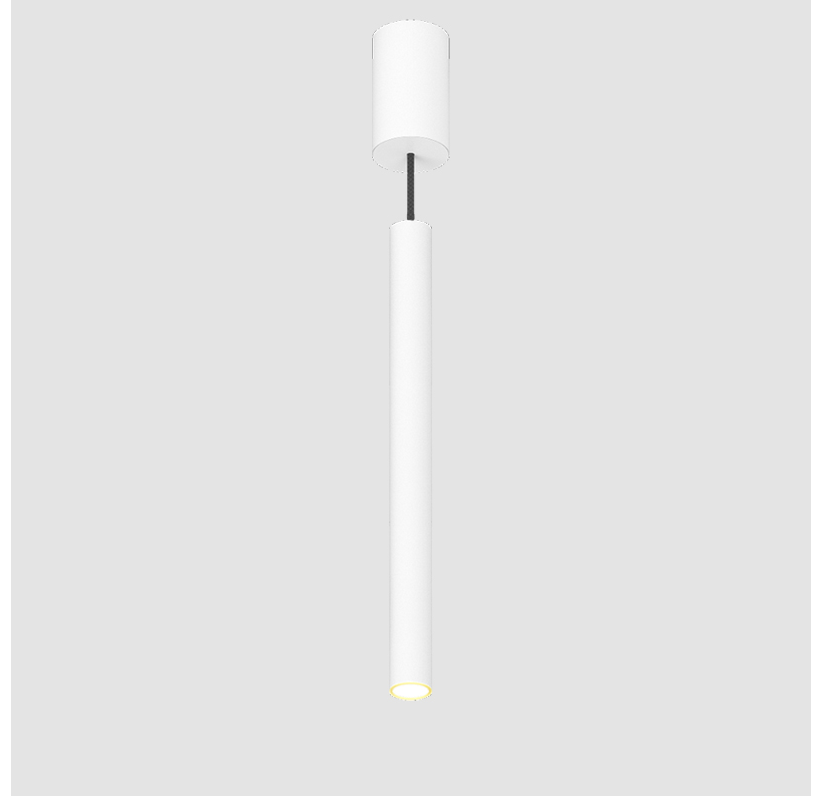

GENERAL

Series: Hangover
Subseries: Hangover Monopoint Surface Canopy
Brand: Prolicht
Division: Architectural
Mounting Type: Suspension
Mounting Location: Ceiling
Subcategory: Pendant

PHYSICAL

Shape: Cylinder
Diameter (mm): 40
Diameter (in): 1 9/16
Height (mm): 450
Height (in): 17 13/16
Max. Overall Height (mm): 2450
Max. Overall Height (in): 96 7/16
Light Distribution: Downlight
Diffuser: Shine Ring 0-6
Fixture Finish: SSR / BKV / CWI / CRY / HAB / UFT / ITA / RUA / FTG / MYG / LOD / PUS / FRO / FUP / KIA / POP / BLS / SPG / MEY / GOH / GUM / CHC / COM / ABZ / JAG / OBR / MOS / ROR
Fixture Material: Aluminum
Cable Details: 2000mm / 6000mm Cable in White / Black / Orange / Red

ELECTRICAL

Lamp Type: LED (Zhaga Standard)
Input Wattage (W): 10.9
Total Output Wattage (W): 9
Dimming: Non-Dimmable
Driver Included: Yes
Driver Location: Integrated
Driver Type: Constant Current
Driver Class: Class 2
Housing: ENCP3
Input Voltage (V): 120
Constant Current (MA): 500
Upon Request: Remote: 0-10Vdc dimming / Phase dimming 120Vac

LED

Number of LEDs: 1
Color Temperature (°K): 2700 / 3000 / 4000
Max. Delivered Lumen (lm): 842
CRI: >90 CRI
Efficiency (%): 86
Lamp Life (hrs): 50000
Upon Request: ***3500K available in minimum quantities (larger quantities upon request)

OPTICAL

Reflector: 40 / 50

RATINGS AND CERTIFICATIONS

Certified By: Certified for North American Standards
IP rating: IP20